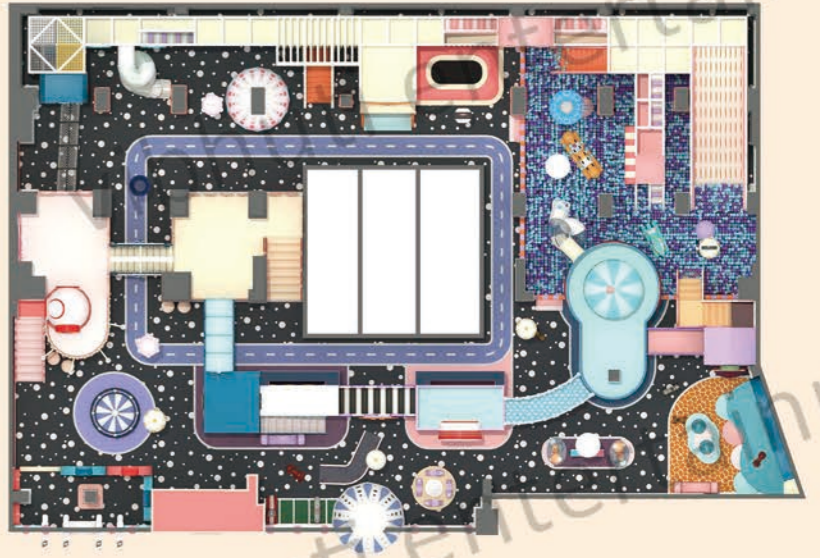

REAL
IMAGE

TRAMPOLINE PARK

MT-BSL180003CH
Ares Size: 500m²
Height: 3.5m

MT-BSL180003CH
Ares Size: 480m²
Height: 4.2m

MT-

BSL180003CH
Ares Size:420m²
Height:3.2m

MT-

BSL180003CH
Ares Size:420m²
Height:3.2m

THE MACARON STYLE

MT-BSL180003CH
Ares Size:800m²
Height:4.8m

MT-BSL180003CH
Ares Size:350m²
Height:2.8m

MT-
BSL180003CH
Ares Size:280m²
Height:5.8m

THE
MACARON
STYLE

MT-
BSL180003CH
Ares Size:700m'
Height:6.0m

Colorful Lift-up wall

Dimension: 225x150 CM

Cake carousel

Dimension: 250x250CM

Time Shuttle

Dimension: 103x85x130CM

Keyboard

Dimension: 180x60CM