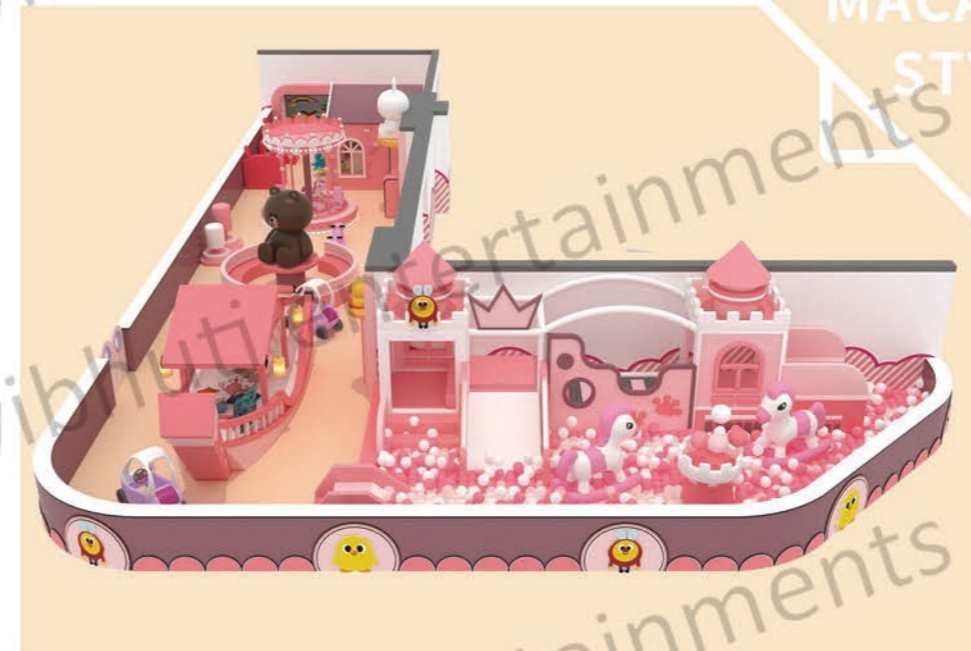

THE MACARON STYLE

MT-BSL180003CH
Ares Size:800m²
Height:4.8m

MT-BSL180003CH
Ares Size:350m²
Height:2.8m

MT-
BSL180003CH
Ares Size:280m²
Height:5.8m

THE
MACARON
STYLE

MT-
BSL180003CH
Ares Size:700m'
Height:6.0m

Dimension: 250X250CM

Children Stage

Dimension: 500X430x200 CM

Chicken Carousel

Dimension: 250x250 CM

Luxuy carousel

Dimension: 250X250CM

Chopper Carousel

Colorful Lift-up wall

Dimension: 275x60x180CM

贝贝熊 Babe Bear

Dimension: 300x260CM

Floating Ball Machine

Dimension: 65x65x70CM

big truck

Dimension: 220 x 120CM

Colorful Lift-up wall

Dimension: 225x150 CM

Cake carousel

Dimension: 250x250CM

Time Shuttle

Dimension: 103x85x130CM

Keyboard

Dimension: 180x60CM