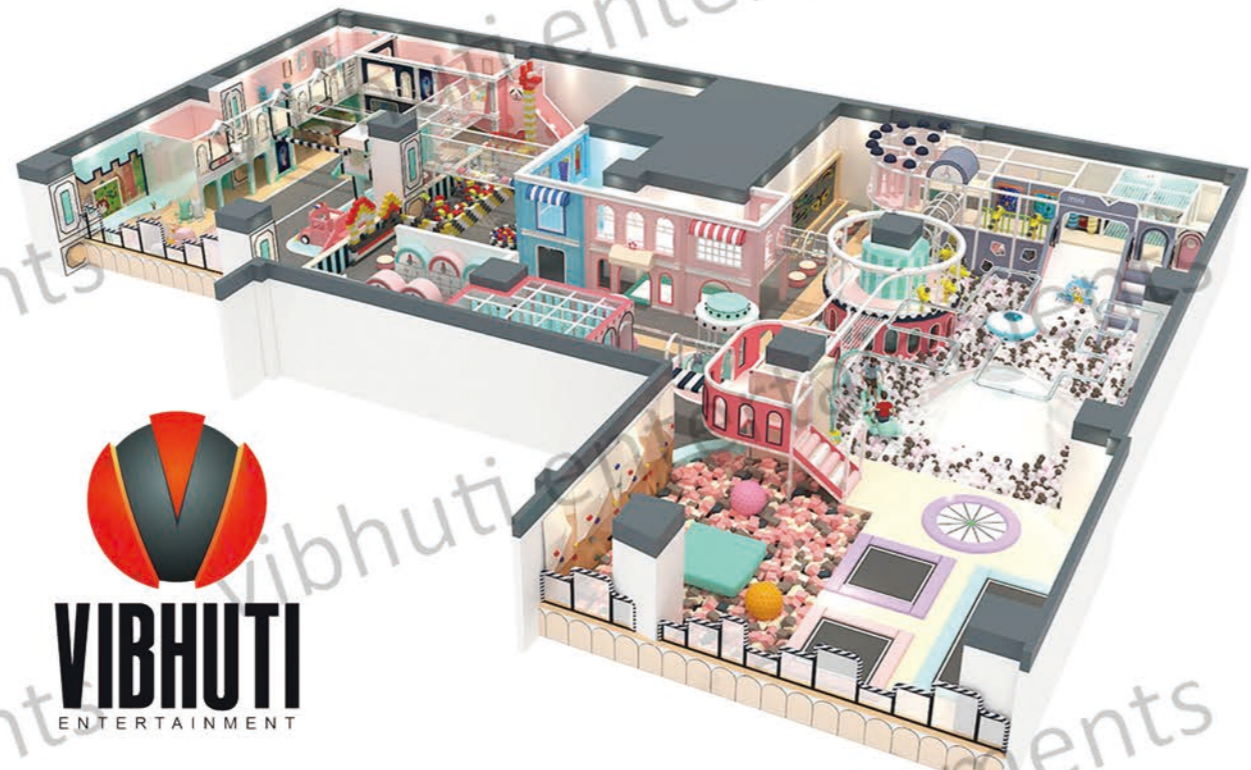

REAL
IMAGE

TRAMPOLINE PARK

MT-BSL180003CH
Ares Size: 500m²
Height: 3.5m

MT-BSL180003CH
Ares Size: 480m²
Height: 4.2m

MT-

BSL180003CH
Ares Size:420m²
Height:3.2m

MT-

BSL180003CH
Ares Size:420m²
Height:3.2m

THE MACARON STYLE

MT-BSL180003CH
Ares Size:800m²
Height:4.8m

MT-BSL180003CH
Ares Size:350m²
Height:2.8m

MT-
BSL180003CH
Ares Size:280m²
Height:5.8m

THE
MACARON
STYLE

MT-
BSL180003CH
Ares Size:700m'
Height:6.0m

Colorful Lift-up wall

Dimension: 275x60x180CM

贝贝熊 Babe Bear

Dimension: 300x260CM

Floating Ball Machine

Dimension: 65x65x70CM

big truck

Dimension: 220 x 120CM

Colorful Lift-up wall

Dimension: 225x150 CM

Cake carousel

Dimension: 250x250CM

Time Shuttle

Dimension: 103x85x130CM

Keyboard

Dimension: 180x60CM