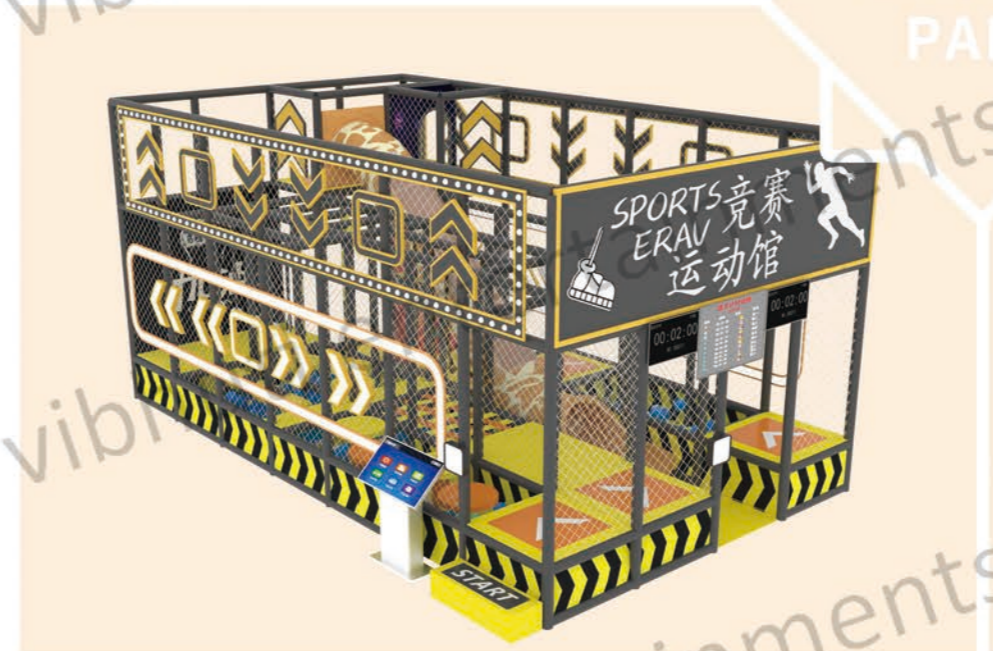

THE MACARON STYLE

MT-BSL180003CH
Ares Size:800m²
Height:4.8m

MT-BSL180003CH
Ares Size:350m²
Height:2.8m

MT-
BSL180003CH
Ares Size:280m²
Height:5.8m

THE
MACARON
STYLE

MT-
BSL180003CH
Ares Size:700m'
Height:6.0m

TRAMPOLINE PARK

TRAMPOLINE PARK

MILLION BALL POOL

MT-
BSL180003CH
Ares Size:300m²
Height:5.8m

MT-
BSL180003CH
Ares Size:380m²
Height:420m

BALL POOL PARADISE

SPORTS PARK

MT-
BSL180003CH
面积Ares Size: 7.0 m²
层高Height: 1.6m

SPACE THEME

MT-BSL180003CH
Ares Size:136m²
Height:6.6m

MT-BSL180003CH
Ares Size:600m²
Height:4.8m

HANDMADE PARADISE

MT-BSL180003CH
Ares Size:80m²
Height:2.4m

Handmade paradise

PARADISE MONO EQUIPMENT

Mechanical coconut tree