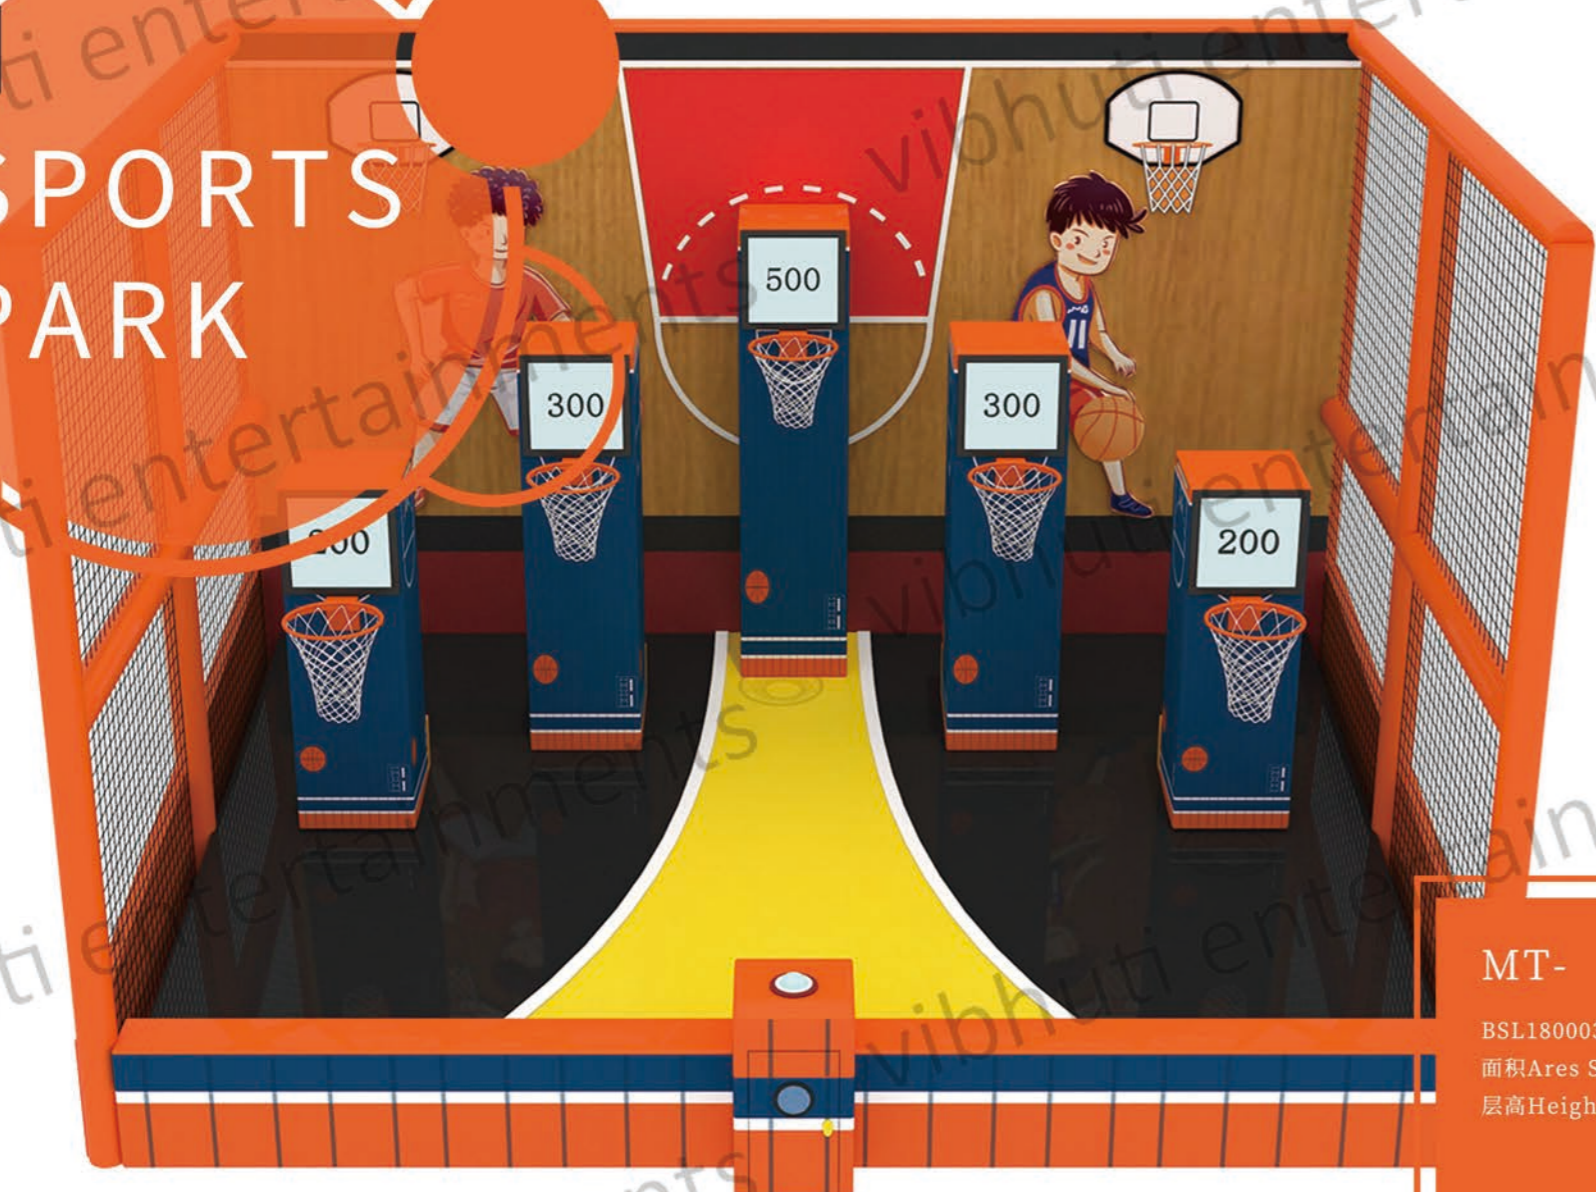

TRAMPOLINE PARK

TRAMPOLINE PARK

MILLION BALL POOL

MT-
BSL180003CH
Ares Size:300m²
Height:5.8m

MT-
BSL180003CH
Ares Size:380m²
Height:420m

BALL POOL PARADISE

SPORTS PARK

MT-
BSL180003CH
面积Ares Size: 7.0 m²
层高Height: 1.6m

SPACE THEME

MT-BSL180003CH
Ares Size:136m²
Height:6.6m

MT-BSL180003CH
Ares Size:600m²
Height:4.8m

HANDMADE PARADISE

MT-BSL180003CH
Ares Size:80m²
Height:2.4m

Handmade paradise

PARADISE MONO EQUIPMENT

Mechanical coconut tree

Dimension: 250X250CM

Children Stage

Dimension: 500X430x200 CM

Chicken Carousel

Dimension: 250x250 CM

Luxuy carousel

Dimension: 250X250CM

Chopper Carousel

Colorful Lift-up wall

Dimension: 275x60x180CM

贝贝熊 Babe Bear

Dimension: 300x260CM

Floating Ball Machine

Dimension: 65x65x70CM

big truck

Dimension: 220 x 120CM